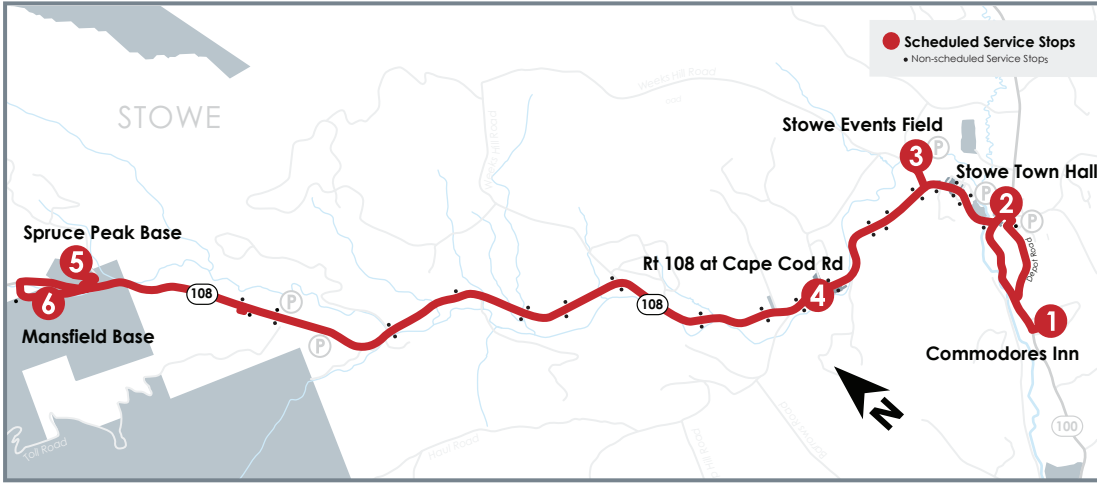

Rt 108 Mountain Road Shuttle

Dates of Operation: November 25, 2022 - April 9, 2023

Free Public Parking is available at Stowe Elementary, Stowe Events Field, Stowe Town Hall, and more.

For live parking conditions at the mountain, please follow @StoweMAlerts on Twitter.

Scan to download Transit

From maps to trip planning to real-time data and everything in between, Transit will help you get where you're going on any GMT route.

HOLIDAY SERVICE OPERATES:

December 2022: 26, 27, 28, 29, 30
 January 2023: 16
 February 2023: 20, 21, 22, 23, 24